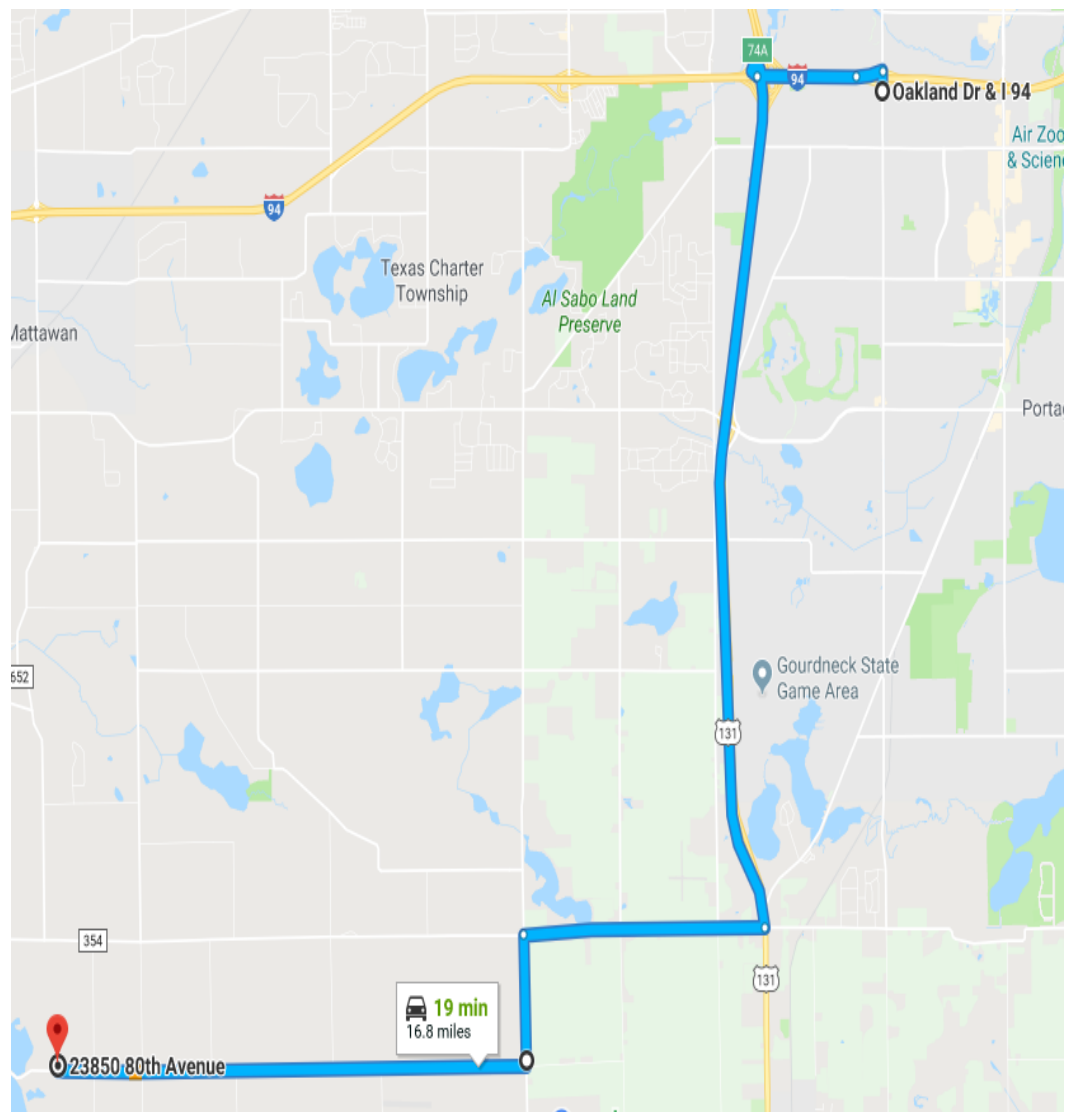

WOODWORKERS GUILD WOODWORKERS

of Southwest Michigan

<http://www.woodguild.org> June 2018

Next meeting:

**June 12, 2018 @
6:00pm**

**Tom McCormick's
House at**

23850 80th Ave.

Our June event will be the annual end of year picnic at Tom McCormick's house.

To find Tom's house Take 131 to U Ave in Schoolcraft heading west, 3 miles to 8th St blinker turn left, go 1 mile turn right on 80th Ave. Go approximately 5 miles. Their home is on the right with large pine over the drive with a ranch sign that says "The McCormick's".

Grilled burgers and chicken are provided courtesy of the guild. Bring yourself, a significant other, a dish to pass, salad, dessert or your favorite whatever. Better bring lawn chairs and your favorite beverage.